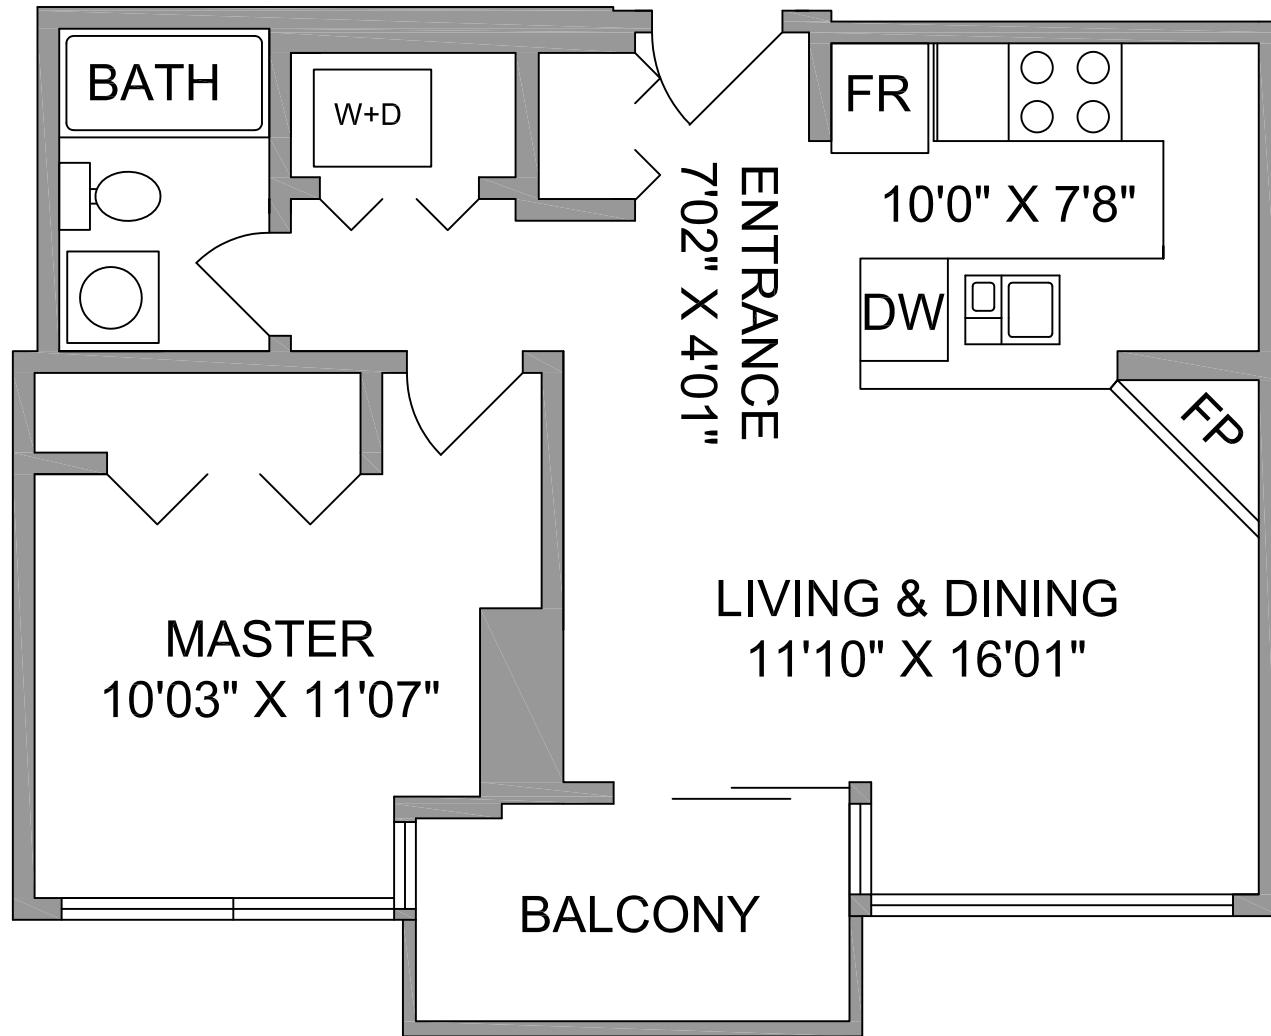

594 Sq. Ft.

MEASURED FOR THE EXCLUSIVE USE OF
JASON BINAB & DAVID STRASSER

For information only. Whilst every effort has been made to ensure accuracy,
all measurements and positions of doors and windows should be considered as approximate.

706-845 YATES ST. - VICTORIA	
UNIT	AREA SQUARE FOOTAGE
#706	594