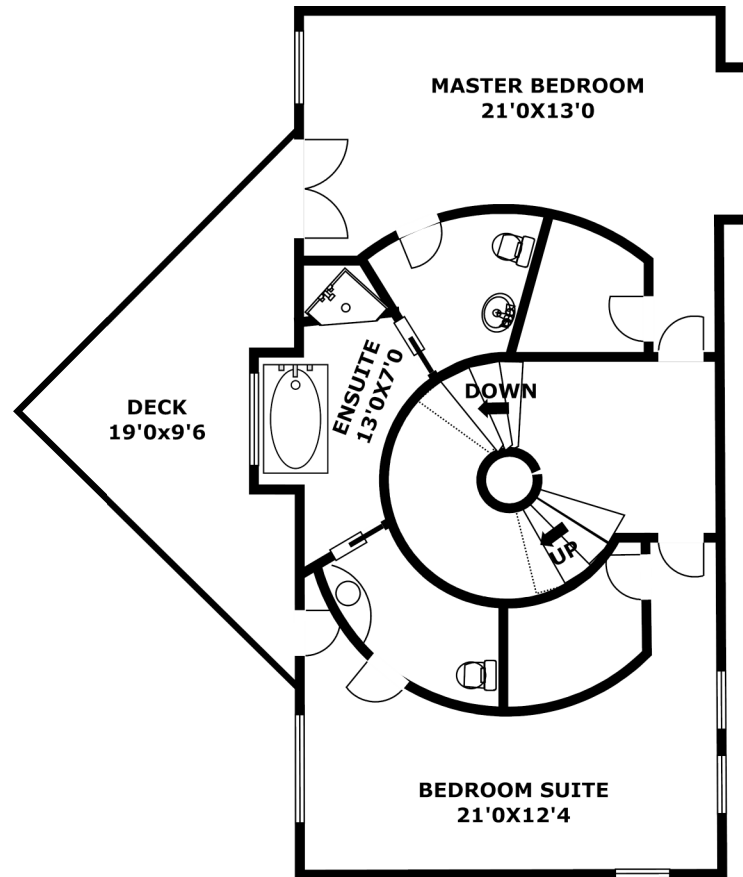

MAIN 1250 Sq. Ft.

UPPER 1015 Sq. Ft.

LOFT 214 Sq. Ft.

Main Finished: 957
Main Unfinished: 293
Main Total: 1250

Upper Floor Finished: 1015
Loft Finished: 214

Total Finished: 2186
Total Unfinished: 293
Overall Total: 2479

For information only. Whilst every effort has been made to ensure accuracy, all measurements and positions of doors and windows should be considered as approximate.