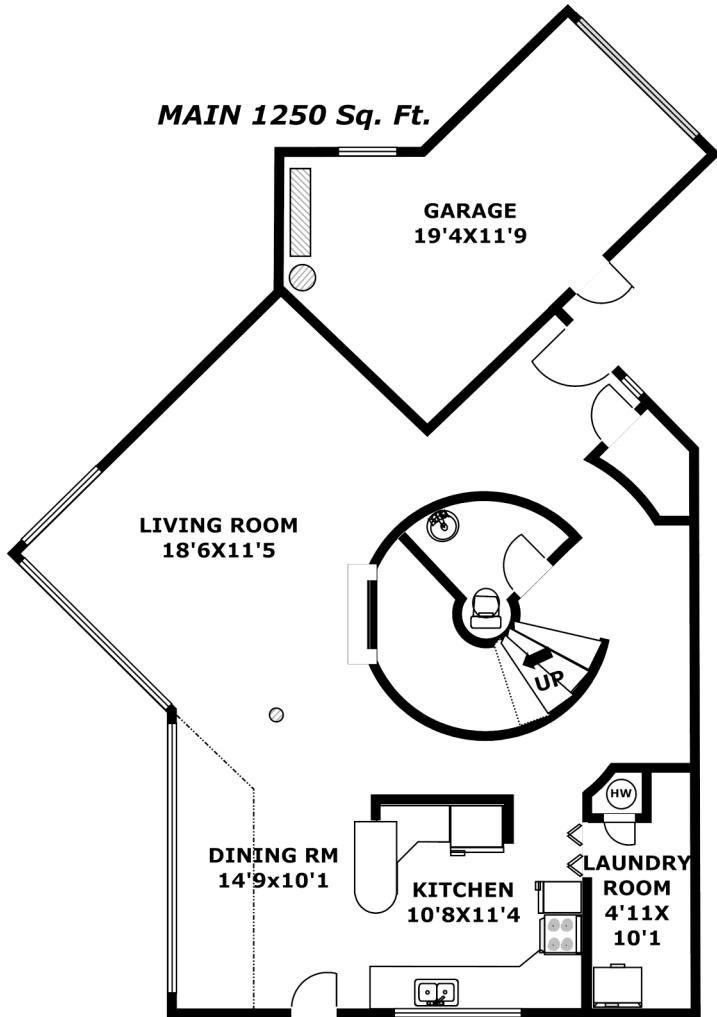

MAIN 1250 Sq. Ft.

UPPER 1015 Sq. Ft.

LOFT 214 Sq. Ft.

Main Finished: 957
Main Unfinished: 293
Main Total: 1250

Upper Floor Finished: 1015
Loft Finished: 214

Total Finished: 2186
Total Unfinished: 293
Overall Total: 2479

For information only. Whilst every effort has been made to ensure accuracy, all measurements and positions of doors and windows should be considered as approximate.