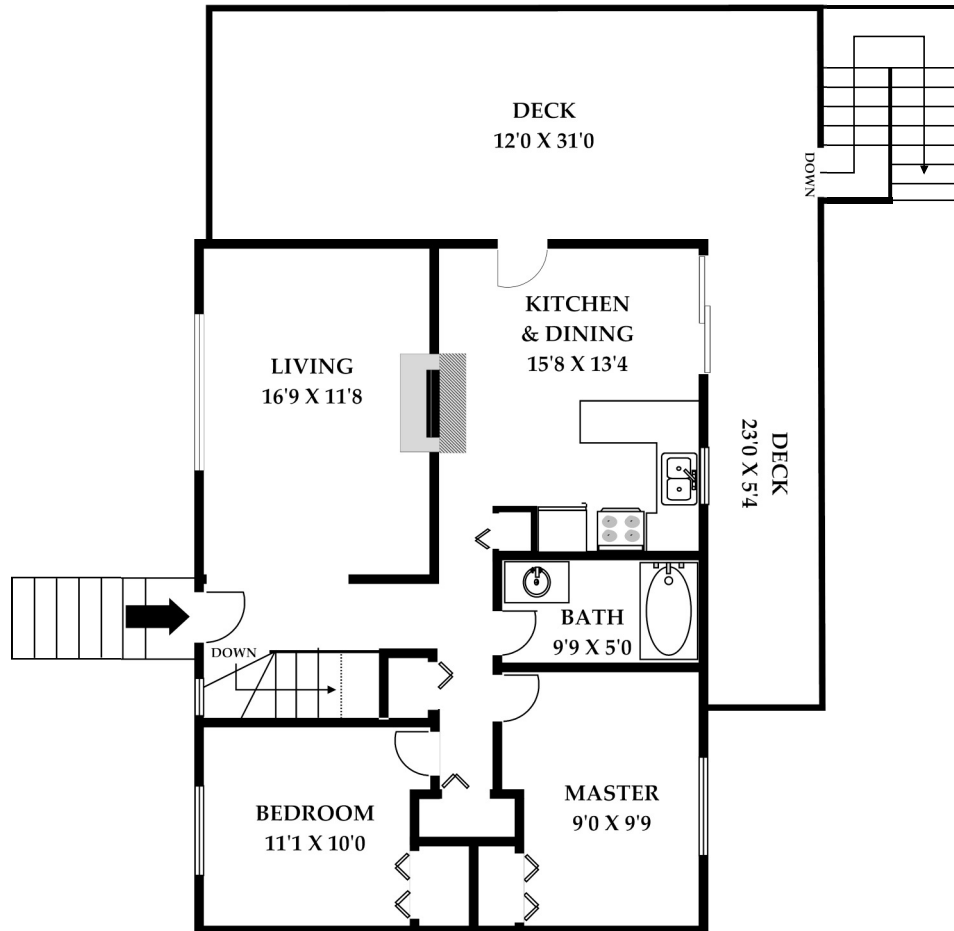

# 2439 SELWYN ROAD, LANGFORD B.C.

**MAIN 909 SQ. FT.**

**LOWER 577 SQ. FT.**

SQUARE FOOTAGE			
FLOOR	FINISHED	UNFINISHED	TOTAL
main	909	0	909
lower	577	322	899
<b>TOTAL</b>	<b>1486</b>	<b>322</b>	<b>1808</b>
carport/deck	0	904	904

For information only. Whilst every effort has been made to ensure accuracy, all measurements and positions of doors and windows should be considered as approximate.