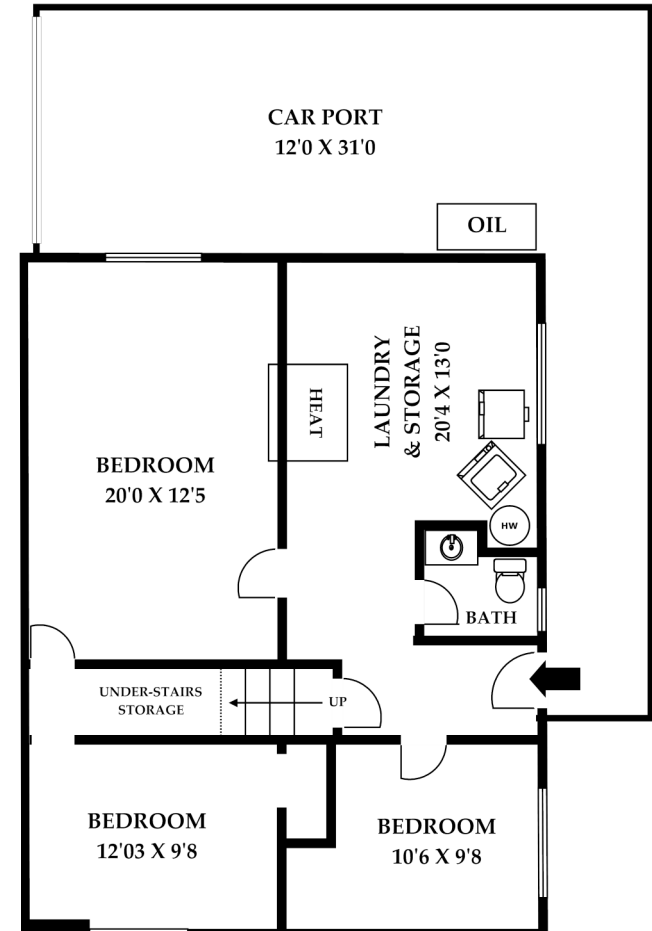

# 2439 SELWYN ROAD, LANGFORD B.C.

**MAIN 909 SQ. FT.**

**LOWER 577 SQ. FT.**

SQUARE FOOTAGE			
FLOOR	FINISHED	UNFINISHED	TOTAL
main	909	0	909
lower	577	322	899
<b>TOTAL</b>	<b>1486</b>	<b>322</b>	<b>1808</b>
carport/deck	0	904	904

For information only. Whilst every effort has been made to ensure accuracy, all measurements and positions of doors and windows should be considered as approximate.