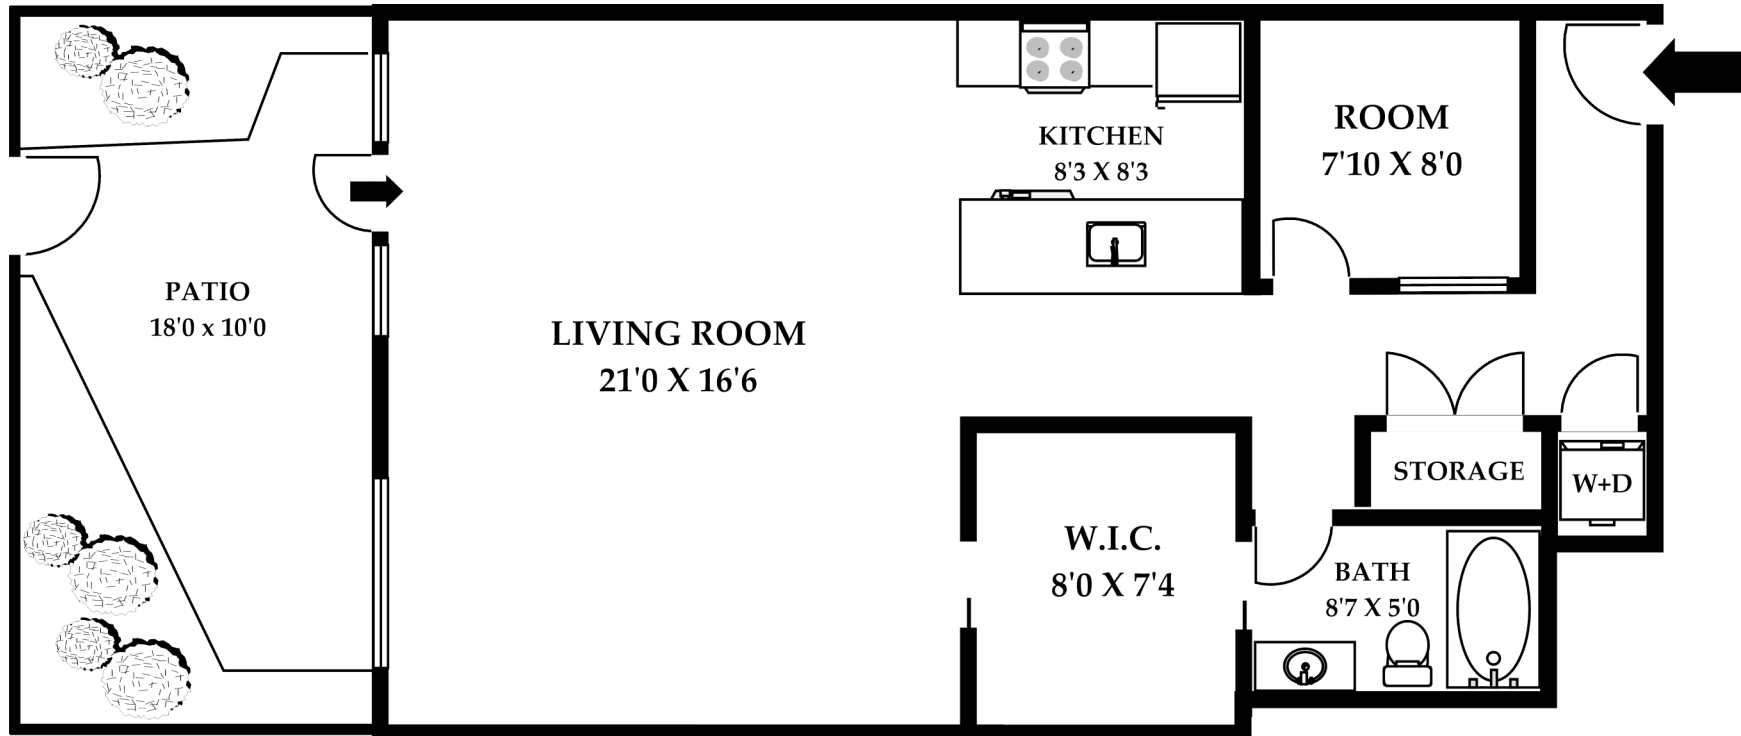

# 110-1030 YATES, VICTORIA B.C.

752 SQ. FT.

SQUARE FOOTAGE			
FLOOR	FINISHED	UNFINISHED	TOTAL
TOTAL	752	0	752
garden/patio	0	231	231

For information only. Whilst every effort has been made to ensure accuracy, all measurements and positions of doors and windows should be considered as approximate.