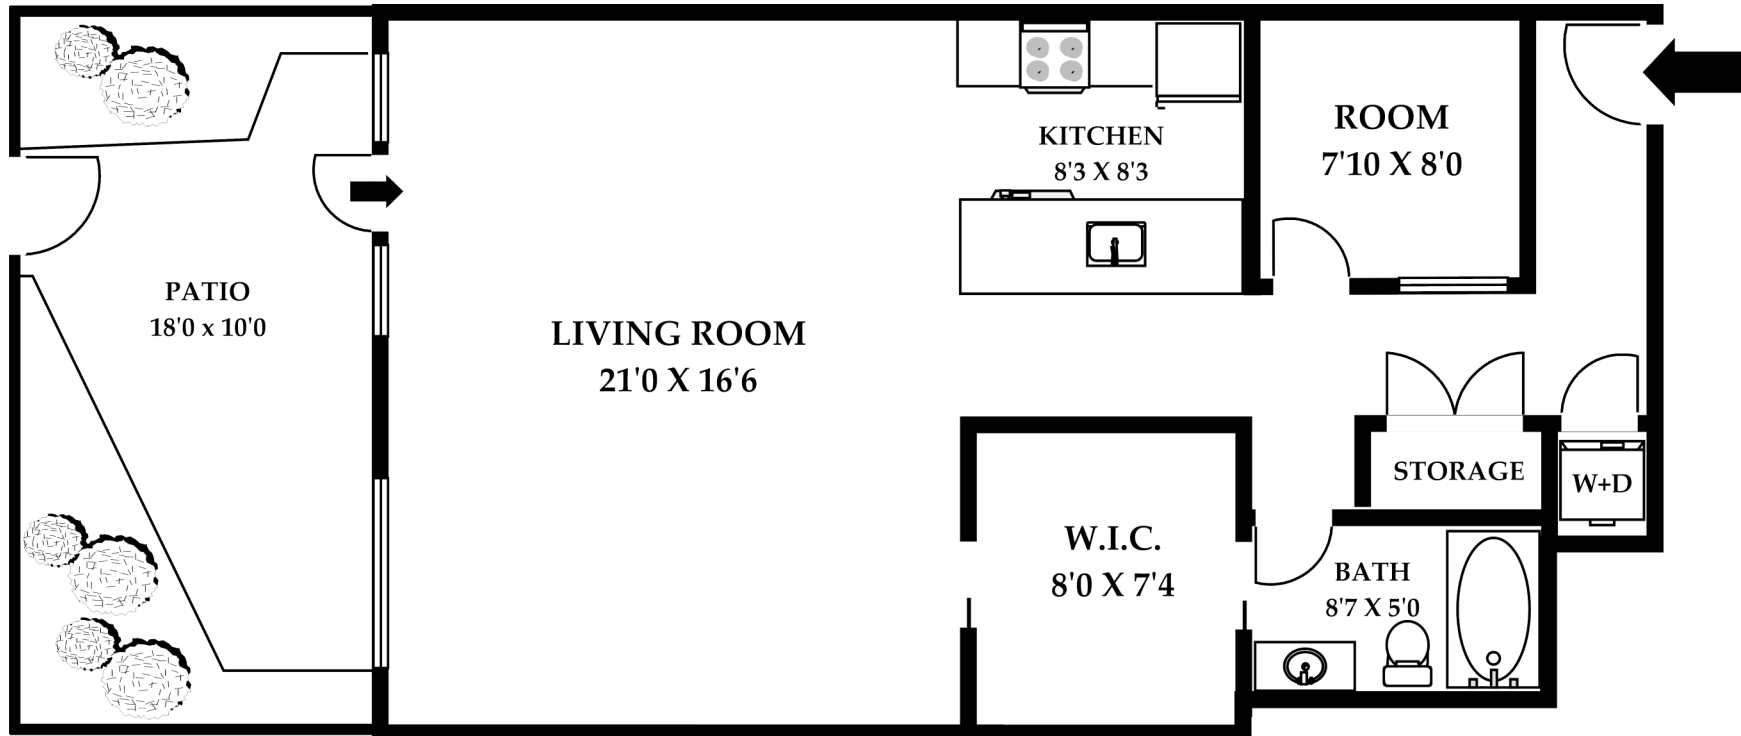

110-1030 YATES, VICTORIA B.C.

752 SQ. FT.

SQUARE FOOTAGE			
FLOOR	FINISHED	UNFINISHED	TOTAL
TOTAL	752	0	752
garden/patio	0	231	231

For information only. Whilst every effort has been made to ensure accuracy, all measurements and positions of doors and windows should be considered as approximate.