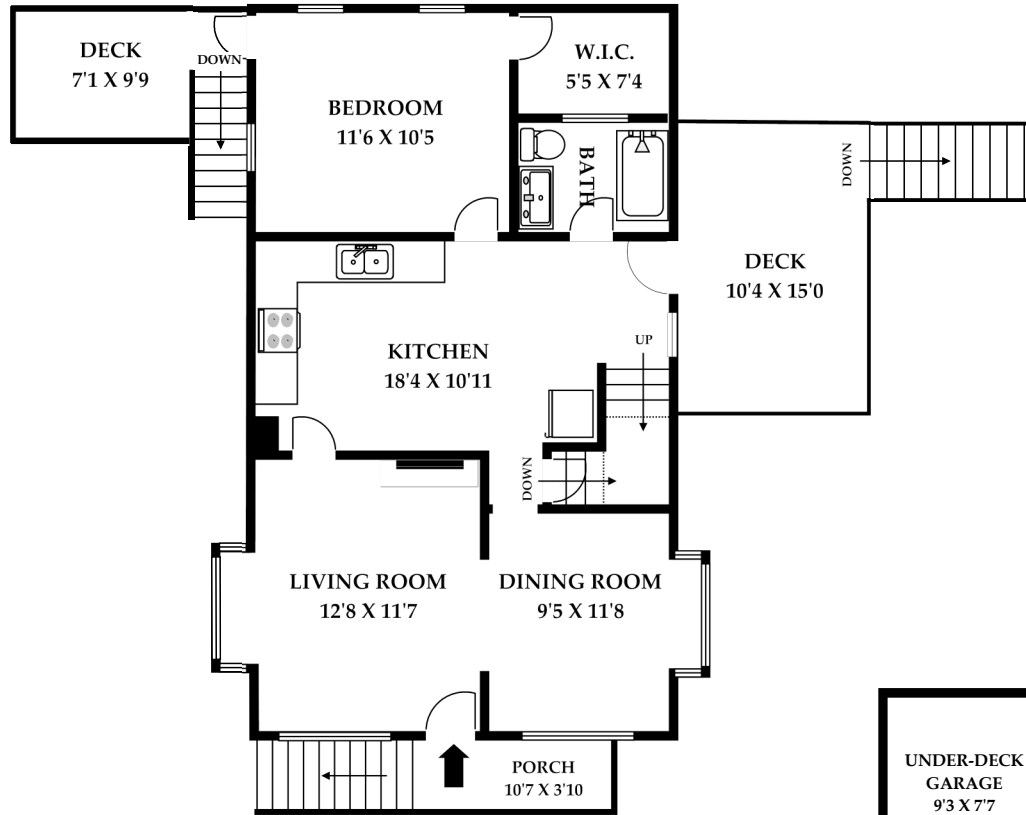

**MAIN 849 Sq. Ft.**

**UPPER 392 Sq. Ft.**

**LOWER**

SQUARE FOOTAGE			
FLOOR	FINISHED	UNFINISHED	TOTAL
main	849	0	849
upper	392	0	392
lower	0	685	684
<b>TOTAL</b>	<b>1241</b>	<b>685</b>	<b>1926</b>
deck	0	251	251

For information only. Whilst every effort has been made to ensure accuracy, all measurements and positions of doors and windows should be considered as approximate.

**214 HOWE STREET, FAIRFIELD - VICTORIA BC**