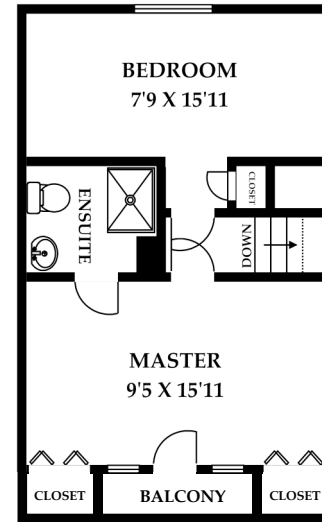

**MAIN 849 Sq. Ft.**

**UPPER 392 Sq. Ft.**

**LOWER**

SQUARE FOOTAGE			
FLOOR	FINISHED	UNFINISHED	TOTAL
main	849	0	849
upper	392	0	392
lower	0	685	684
<b>TOTAL</b>	<b>1241</b>	<b>685</b>	<b>1926</b>
deck	0	251	251

For information only. Whilst every effort has been made to ensure accuracy, all measurements and positions of doors and windows should be considered as approximate.

**214 HOWE STREET, FAIRFIELD - VICTORIA BC**