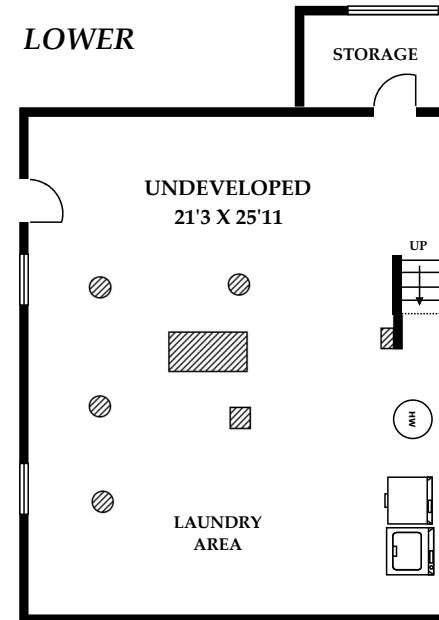

**MAIN 849 Sq. Ft.**

**UPPER 392 Sq. Ft.**

**LOWER**

SQUARE FOOTAGE			
FLOOR	FINISHED	UNFINISHED	TOTAL
main	849	0	849
upper	392	0	392
lower	0	685	684
<b>TOTAL</b>	<b>1241</b>	<b>685</b>	<b>1926</b>
deck	0	251	251

For information only. Whilst every effort has been made to ensure accuracy, all measurements and positions of doors and windows should be considered as approximate.

**214 HOWE STREET, FAIRFIELD - VICTORIA BC**