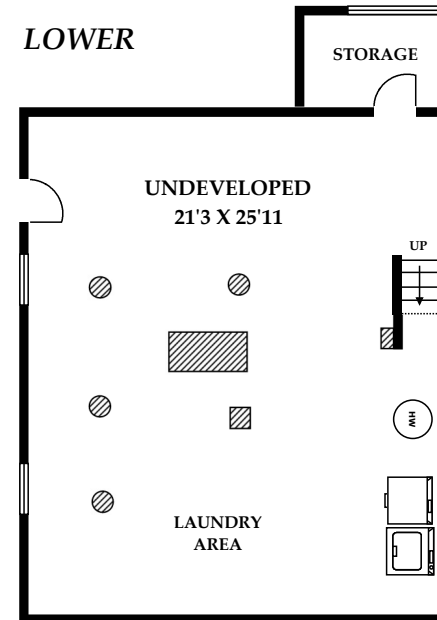

MAIN 849 Sq. Ft.

UPPER 392 Sq. Ft.

LOWER

SQUARE FOOTAGE			
FLOOR	FINISHED	UNFINISHED	TOTAL
main	849	0	849
upper	392	0	392
lower	0	685	684
TOTAL	1241	685	1926
deck	0	251	251

For information only. Whilst every effort has been made to ensure accuracy, all measurements and positions of doors and windows should be considered as approximate.

214 HOWE STREET, FAIRFIELD - VICTORIA BC