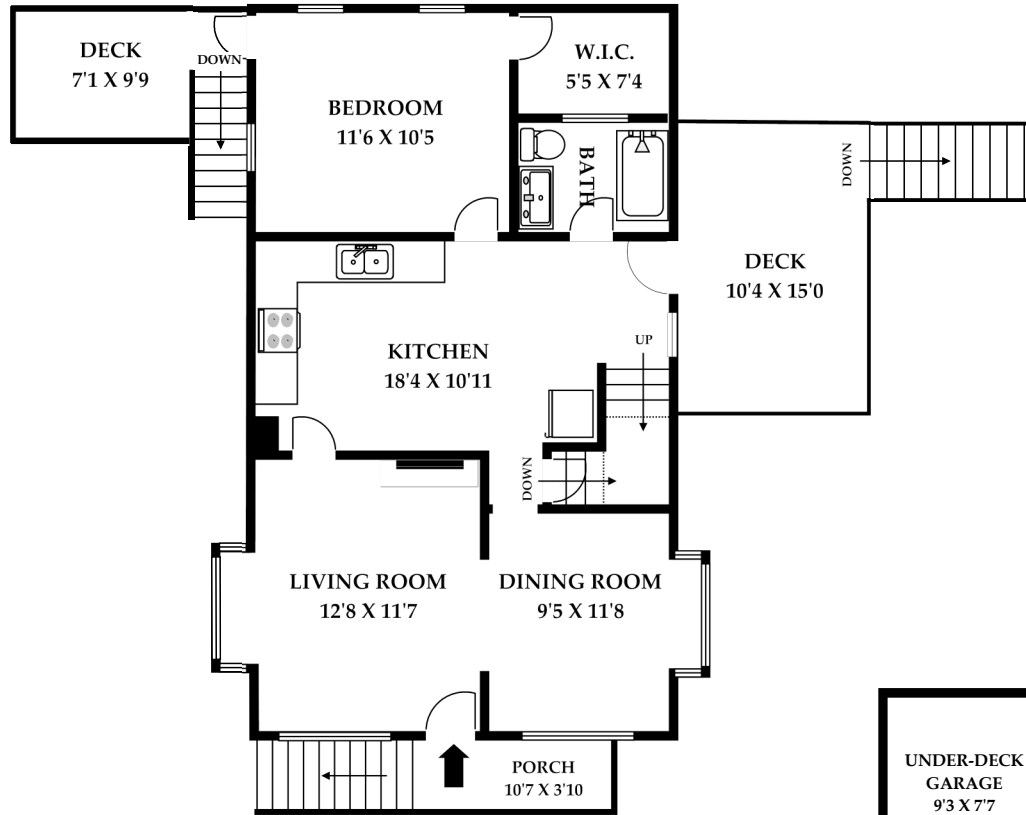

MAIN 849 Sq. Ft.

UPPER 392 Sq. Ft.

LOWER

SQUARE FOOTAGE			
FLOOR	FINISHED	UNFINISHED	TOTAL
main	849	0	849
upper	392	0	392
lower	0	685	684
TOTAL	1241	685	1926
deck	0	251	251

For information only. Whilst every effort has been made to ensure accuracy, all measurements and positions of doors and windows should be considered as approximate.

214 HOWE STREET, FAIRFIELD - VICTORIA BC