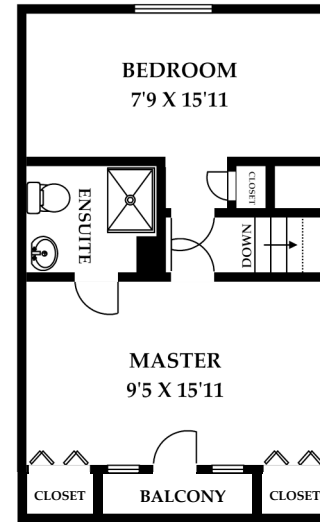

MAIN 849 Sq. Ft.

UPPER 392 Sq. Ft.

LOWER

SQUARE FOOTAGE			
FLOOR	FINISHED	UNFINISHED	TOTAL
main	849	0	849
upper	392	0	392
lower	0	685	684
TOTAL	1241	685	1926
deck	0	251	251

For information only. Whilst every effort has been made to ensure accuracy, all measurements and positions of doors and windows should be considered as approximate.