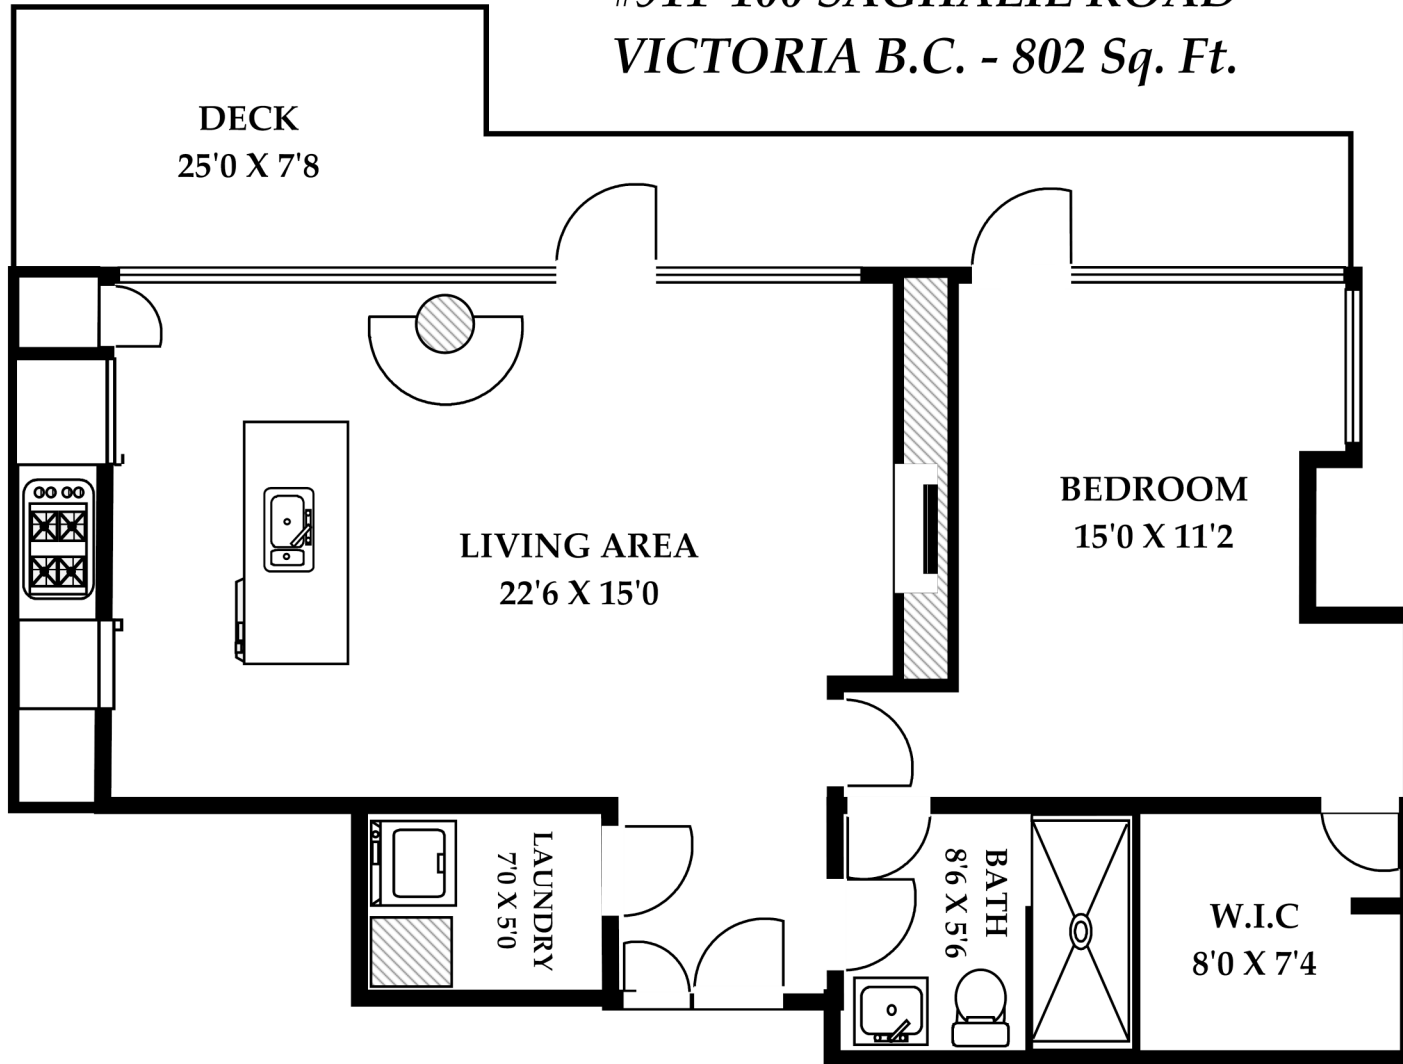

**#911-100 SAGHALIE ROAD
VICTORIA B.C. - 802 Sq. Ft.**

SQUARE FOOTAGE		
FLOOR	FINISHED	DECK
main	802	195

For information only. Whilst every effort has been made to ensure accuracy, all measurements and positions of doors and windows should be considered as approximate.