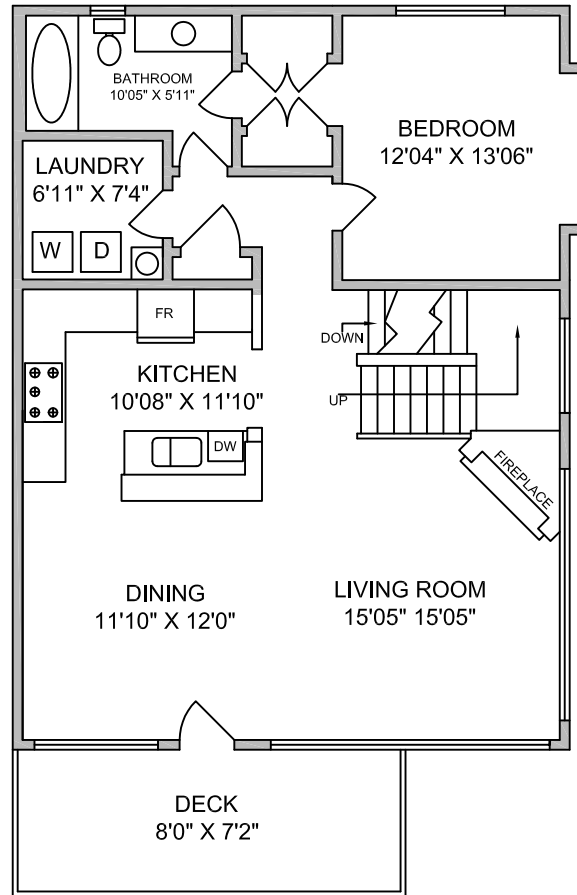

MAIN 1031 SQ. FT.

LOWER 645 SQ. FT.

UPPER 575 SQ. FT.

**MEASURED FOR THE EXCLUSIVE USE OF
JASON BINAB & DAVID STRASSER**

For information only. Whilst every effort has been made to ensure accuracy,
all measurements and positions of doors and windows should be considered as approximate.

108-1244 MUIRFIELD PLACE - LANGFORD			
FLOOR	AREA SQUARE FOOTAGE		
	FINISHED	GARAGE	DECK
MAIN	1031	0	143
UPPER	575	0	95
LOWER	645	397	0
TOTAL	2251	397	238