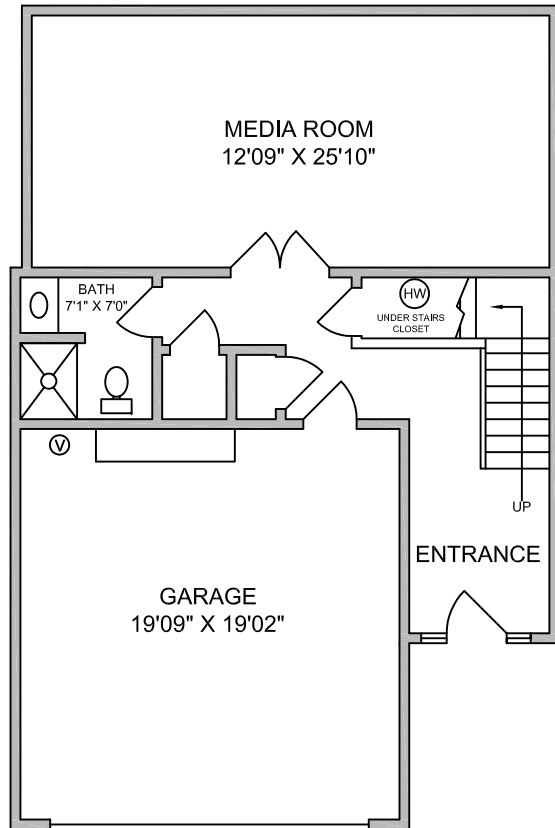

MAIN 1031 SQ. FT.

LOWER 645 SQ. FT.

UPPER 575 SQ. FT.

**MEASURED FOR THE EXCLUSIVE USE OF
JASON BINAB & DAVID STRASSER**

For information only. Whilst every effort has been made to ensure accuracy,
all measurements and positions of doors and windows should be considered as approximate.

108-1244 MUIRFIELD PLACE - LANGFORD			
FLOOR	AREA SQUARE FOOTAGE		
	FINISHED	GARAGE	DECK
MAIN	1031	0	143
UPPER	575	0	95
LOWER	645	397	0
TOTAL	2251	397	238