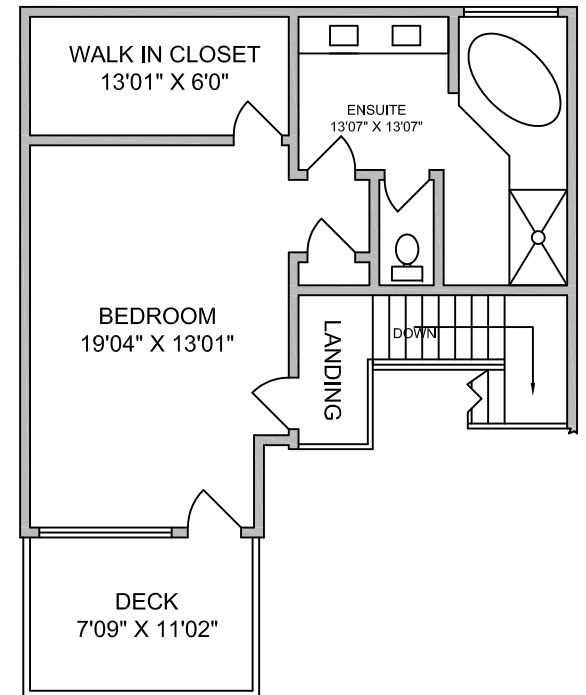

MAIN 1031 SQ. FT.

LOWER 645 SQ. FT.

UPPER 575 SQ. FT.

**MEASURED FOR THE EXCLUSIVE USE OF
JASON BINAB & DAVID STRASSER**

For information only. Whilst every effort has been made to ensure accuracy,
all measurements and positions of doors and windows should be considered as approximate.

108-1244 MUIRFIELD PLACE - LANGFORD			
FLOOR	AREA SQUARE FOOTAGE		
	FINISHED	GARAGE	DECK
MAIN	1031	0	143
UPPER	575	0	95
LOWER	645	397	0
TOTAL	2251	397	238