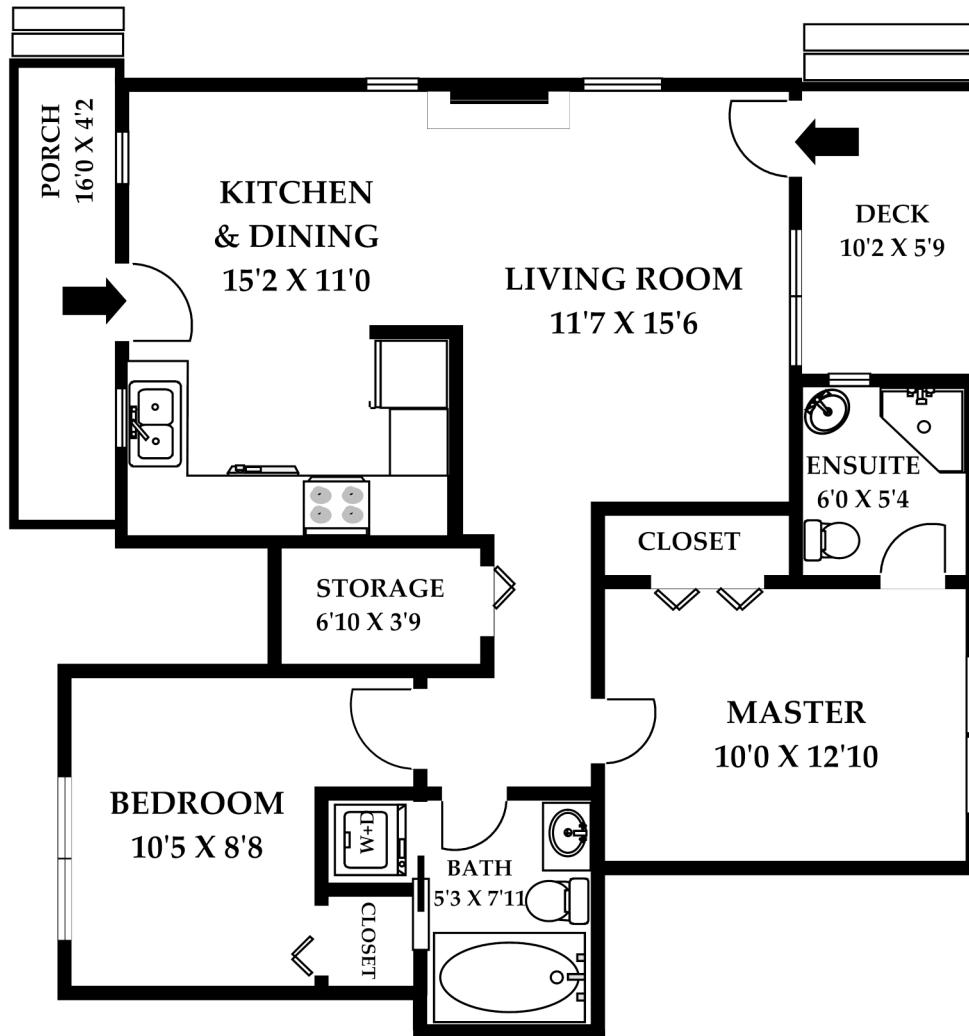

# 1409 CAMOSUN ST. - VICTORIA

SQUARE FOOTAGE			
FLOOR	FINISHED	UNFINISHED	TOTAL
main	825	140	965

For information only. Whilst every effort has been made to ensure accuracy, all measurements and positions of doors and windows should be considered as approximate.