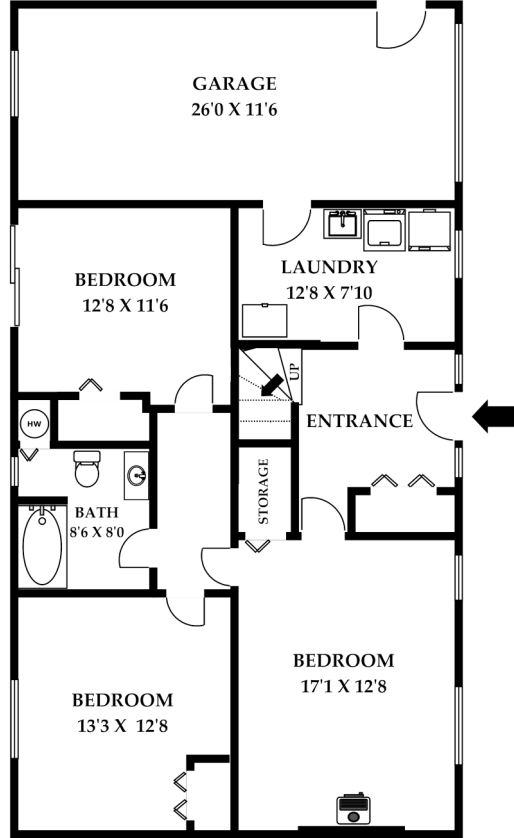

LOWER FLOOR 1005 Sq.Ft.

2867 PICKFORD RD. - COLWOOD