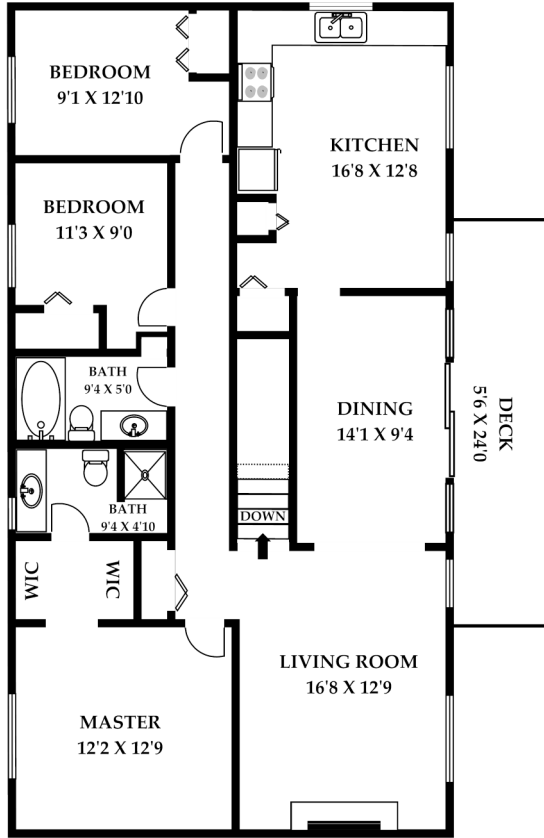

UPPER FLOOR 1325 Sq. Ft.