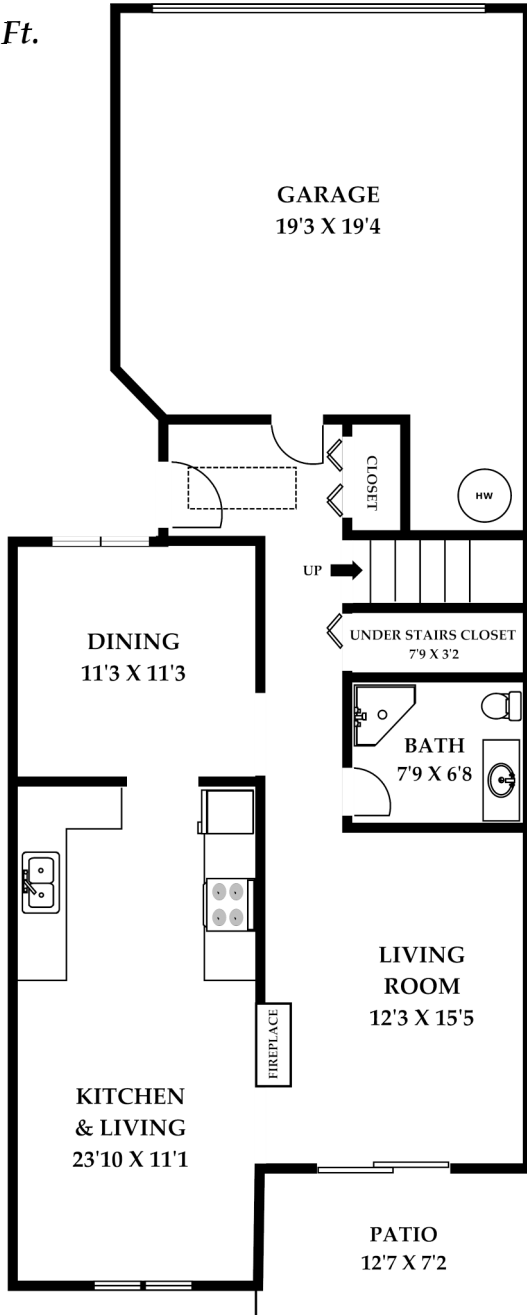

*MAIN 909 Sq. Ft.*

**#10-540 GOLDSTREAM AVE, LANGFORD**

SQUARE FOOTAGE			
FLOOR	FINISHED	UNFINISHED	TOTAL
main	909	425	1334
upper	767	0	767
<b>TOTAL</b>	<b>1676</b>	<b>425</b>	<b>2101</b>
patio	0	96	96

For information only. Whilst every effort has been made to ensure accuracy, all measurements and positions of doors and windows should be considered as approximate.

*UPPER 767 Sq. Ft.*