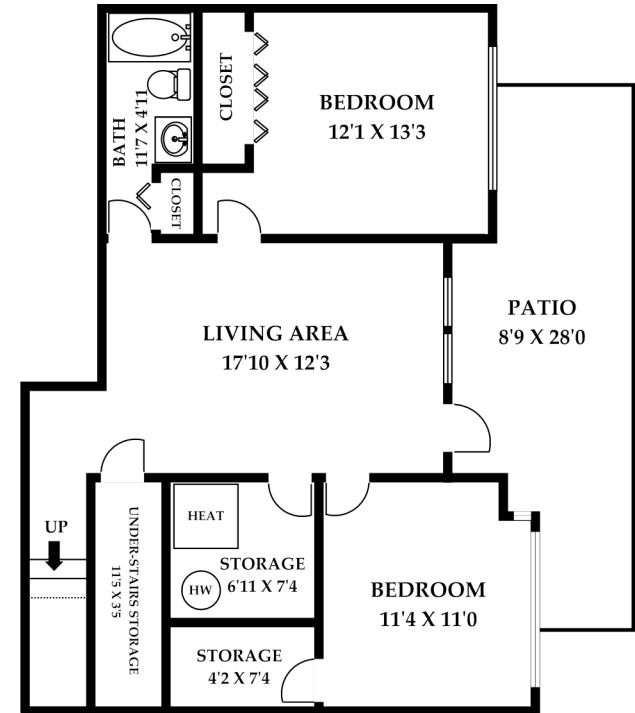

MAIN 1244 Sq. Ft.

LOWER 807 Sq. Ft.

#119-945 BEAR MOUNTAIN PARKWAY, LANGFORD B.C.

SQUARE FOOTAGE			
FLOOR	FINISHED	UNFINISHED	TOTAL
main	1244	427	1671
lower	807	0	807
TOTAL	2051	427	2478
patios	0	312	312

For information only. Whilst every effort has been made to ensure accuracy, all measurements and positions of doors and windows should be considered as approximate.