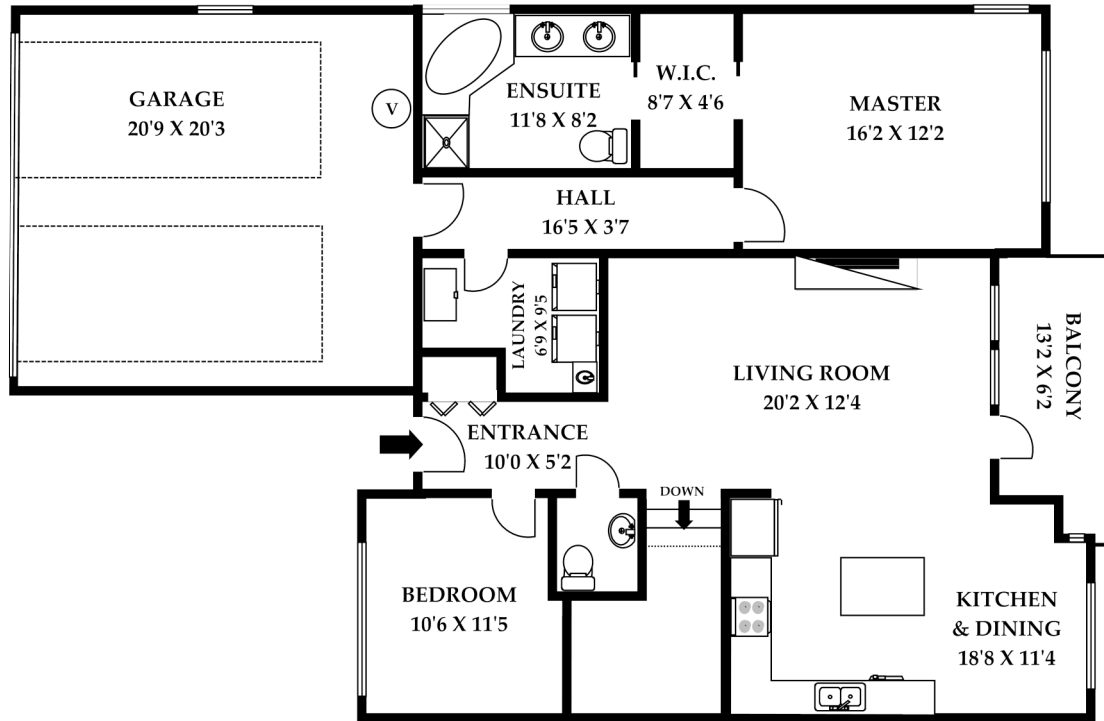

MAIN 1244 Sq. Ft.

LOWER 807 Sq. Ft.

#119-945 BEAR MOUNTAIN PARKWAY, LANGFORD B.C.

SQUARE FOOTAGE			
FLOOR	FINISHED	UNFINISHED	TOTAL
main	1244	427	1671
lower	807	0	807
TOTAL	2051	427	2478
patios	0	312	312

For information only. Whilst every effort has been made to ensure accuracy, all measurements and positions of doors and windows should be considered as approximate.