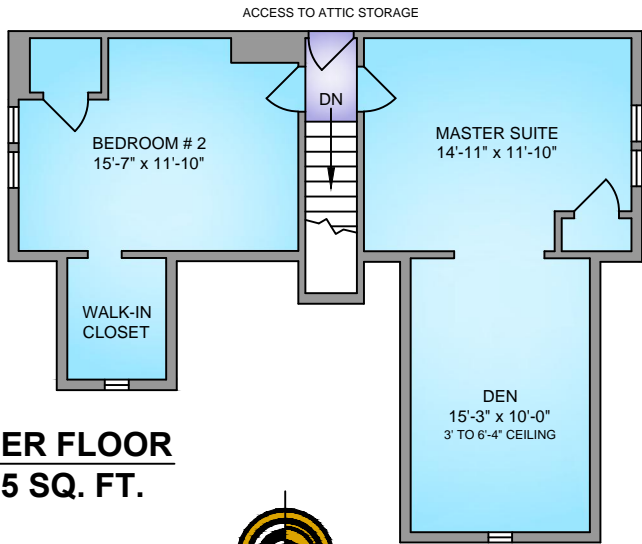

LOWER FLOOR
1278 SQ. FT.
6'-5" CEILING

UPPER FLOOR
675 SQ. FT.

MAIN FLOOR
1256 SQ. FT.

NORTH

992 CLOVERDALE AVENUE
NOVEMBER 30, 2011
PREPARED FOR THE EXCLUSIVE USE OF KELLIE ELDER
PLANS MAY NOT BE 100% ACCURATE, IF CRITICAL BUYER TO VERIFY.

FLOOR	AREA (SQ. FT.)		
	FINISHED	UNFINISHED	DECK / PATIO
MAIN	1256	0	226
UPPER	675	0	0
LOWER	0	1278	0
TOTAL	1931	1278	226