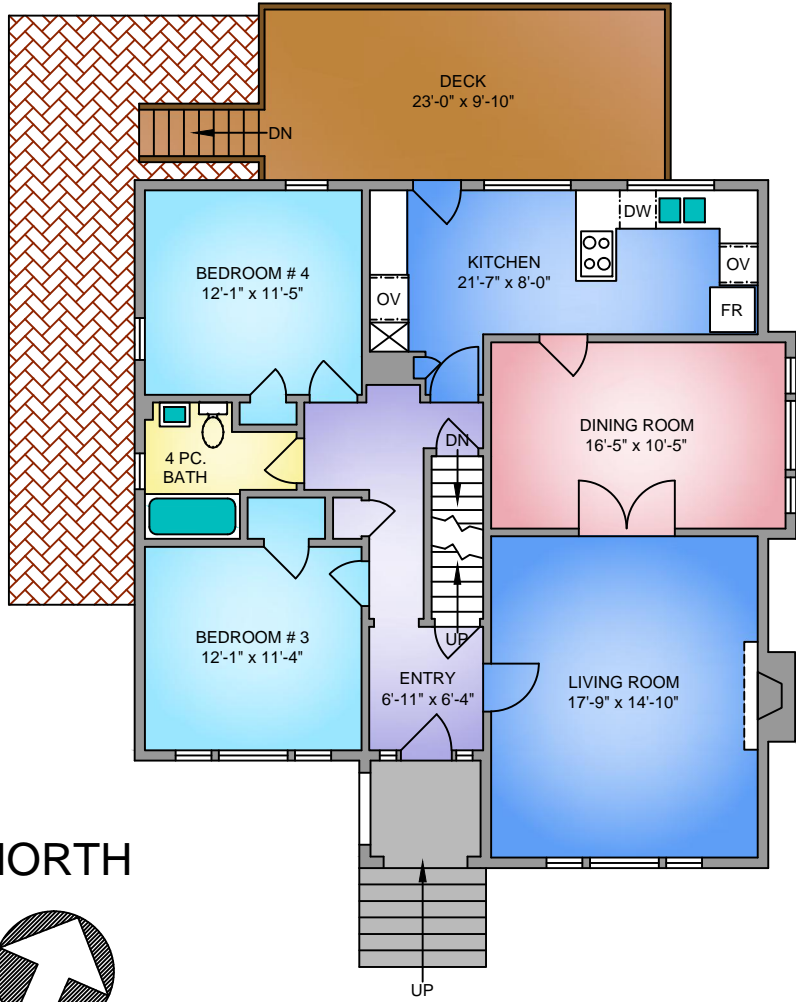

LOWER FLOOR
1278 SQ. FT.
6'-5" CEILING

UPPER FLOOR
675 SQ. FT.

MAIN FLOOR
1256 SQ. FT.

NORTH

992 CLOVERDALE AVENUE
NOVEMBER 30, 2011
PREPARED FOR THE EXCLUSIVE USE OF KELLIE ELDER
PLANS MAY NOT BE 100% ACCURATE, IF CRITICAL BUYER TO VERIFY.

FLOOR	AREA (SQ. FT.)		
	FINISHED	UNFINISHED	DECK / PATIO
MAIN	1256	0	226
UPPER	675	0	0
LOWER	0	1278	0
TOTAL	1931	1278	226