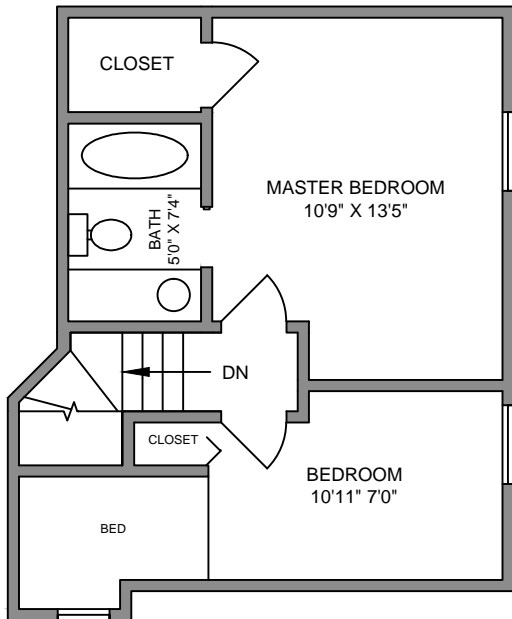

MAIN FLOOR

UPPER FLOOR

UNDER KITCHEN/DINING CRAWL SPACE

STUDIO

FLOOR	AREA SQUARE FOOTAGE			
	FINISHED	UNFINISHED	STUDIO	DECK
MAIN	665	0	160	295
UPPER	375	0	0	0
CRAWL	0	295	0	0
TOTAL	1040	295	160	295