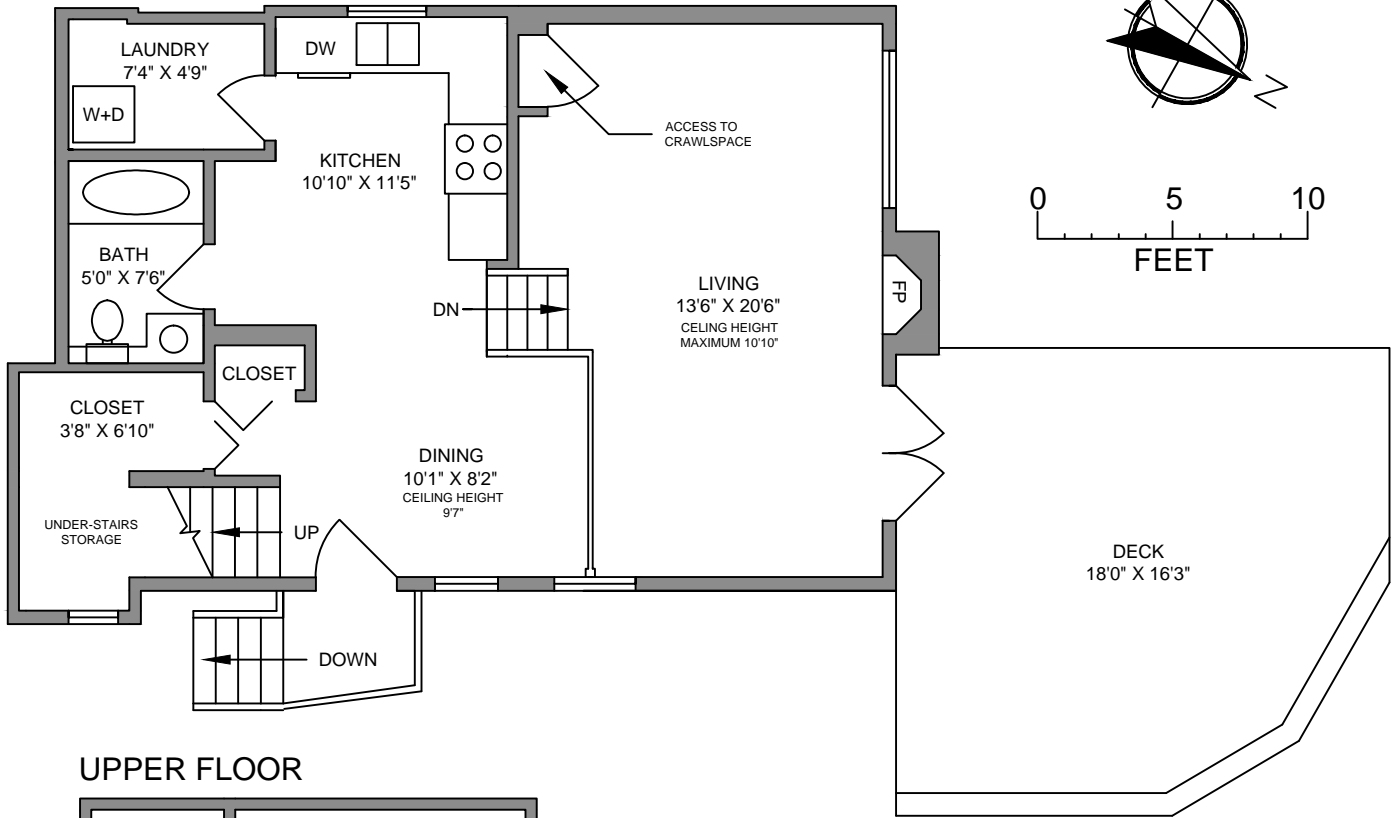

MAIN FLOOR

UPPER FLOOR

UNDER KITCHEN/DINING CRAWL SPACE

STUDIO

FLOOR	AREA SQUARE FOOTAGE			
	FINISHED	UNFINISHED	STUDIO	DECK
MAIN	665	0	160	295
UPPER	375	0	0	0
CRAWL	0	295	0	0
TOTAL	1040	295	160	295