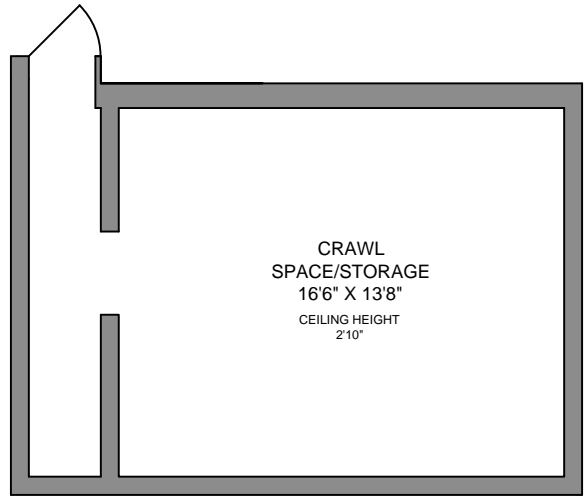

MAIN FLOOR

UPPER FLOOR

UNDER KITCHEN/DINING CRAWL SPACE

STUDIO

FLOOR	AREA SQUARE FOOTAGE			
	FINISHED	UNFINISHED	STUDIO	DECK
MAIN	665	0	160	295
UPPER	375	0	0	0
CRAWL	0	295	0	0
TOTAL	1040	295	160	295