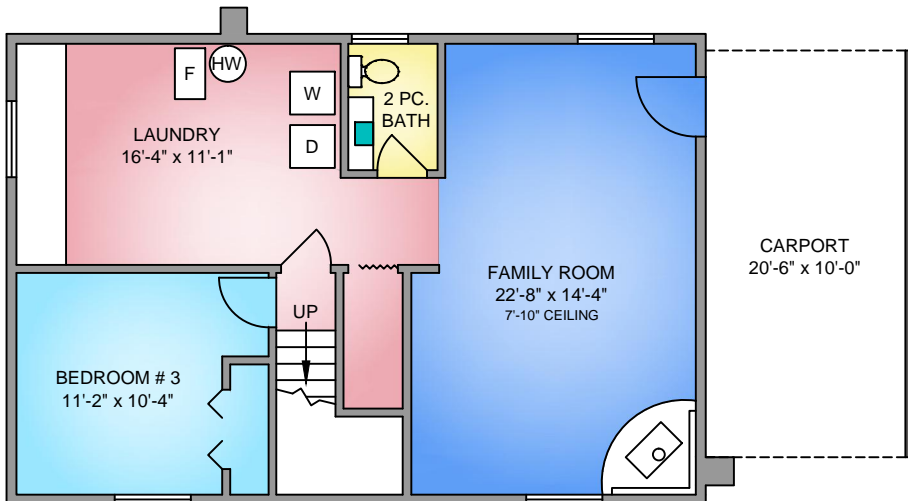

MAIN FLOOR
881 SQ. FT.

WORKSHOP
555 SQ. FT.

LOWER FLOOR
833 SQ. FT.

NORTH

2209 MALAVIEW AVENUE
NOVEMBER 14, 2011
PREPARED FOR THE EXCLUSIVE USE OF MARGOT WILSON
PLANS MAY NOT BE 100% ACCURATE, IF CRITICAL BUYER TO VERIFY.

FLOOR	AREA (SQ. FT.)		
	FINISHED	DECK	WORKSHOP
MAIN	881	224	0
LOWER	833	0	555
TOTAL	1714	224	555

250-884-9753
matt@propermeasure.com
www.propermeasure.com