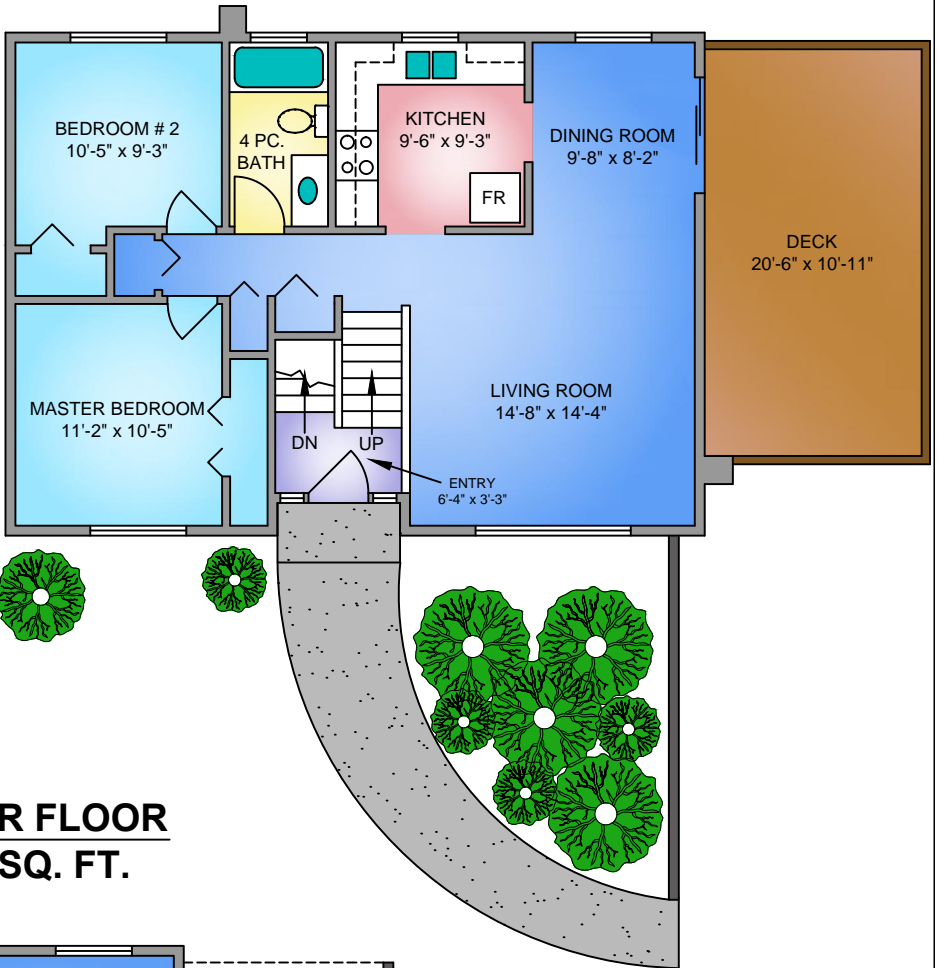

MAIN FLOOR
881 SQ. FT.

WORKSHOP
555 SQ. FT.

LOWER FLOOR
833 SQ. FT.

NORTH

2209 MALAVIEW AVENUE
NOVEMBER 14, 2011
PREPARED FOR THE EXCLUSIVE USE OF MARGOT WILSON
PLANS MAY NOT BE 100% ACCURATE, IF CRITICAL BUYER TO VERIFY.

FLOOR	AREA (SQ. FT.)		
	FINISHED	DECK	WORKSHOP
MAIN	881	224	0
LOWER	833	0	555
TOTAL	1714	224	555

250-884-9753
matt@propermeasure.com
www.propermeasure.com