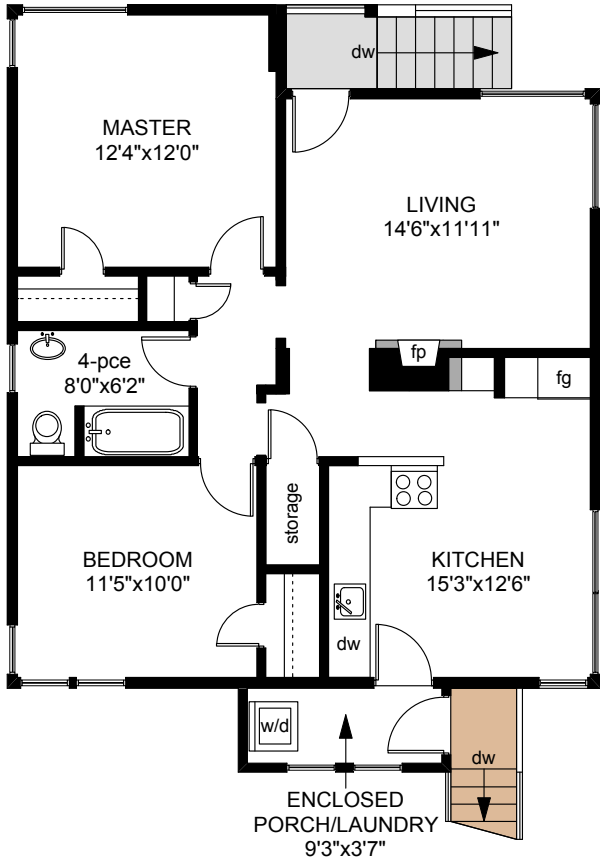

1520 CLAWTHORPE AVENUE

LOWER FLOOR
864 SQ.FT

MAIN FLOOR
905 SQ.FT

	FINISHED SQ. FT.	UNFINISHED SQ. FT.	TOTAL SQ. FT.
MAIN	905	0	905
LOWER	780	84	864
TOTAL	1685	84	1769
PATIO	0	796	796
STORAGE	0	172	172

PREPARED FOR THE EXCLUSIVE USE OF
MELINA BOUCHER OF NEWPORT REALTY

MEASURED ON: 10/31/11
DRAWING FILE: 09818

Tafe Measure VICTORIA, B.C.
Ph. 883.8894
www.tafemeasure.com