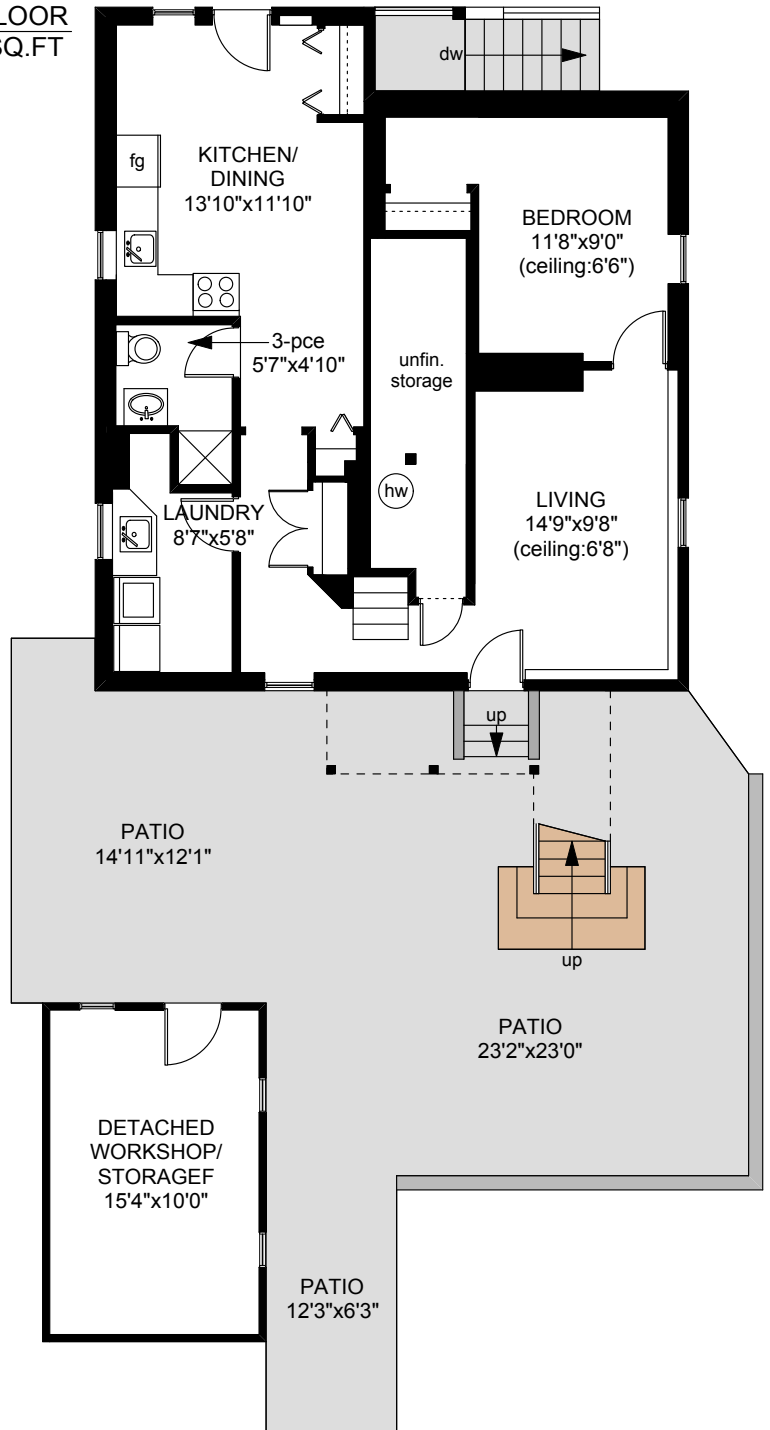

1520 CLAWTHORPE AVENUE

LOWER FLOOR
864 SQ.FT

MAIN FLOOR
905 SQ.FT

	FINISHED SQ. FT.	UNFINISHED SQ. FT.	TOTAL SQ. FT.
MAIN	905	0	905
LOWER	780	84	864
TOTAL	1685	84	1769
PATIO	0	796	796
STORAGE	0	172	172

PREPARED FOR THE EXCLUSIVE USE OF
MELINA BOUCHER OF NEWPORT REALTY

MEASURED ON: 10/31/11
DRAWING FILE: 09818

Tafe Measure VICTORIA, B.C.
Ph. 883.8894
www.tafemeasure.com